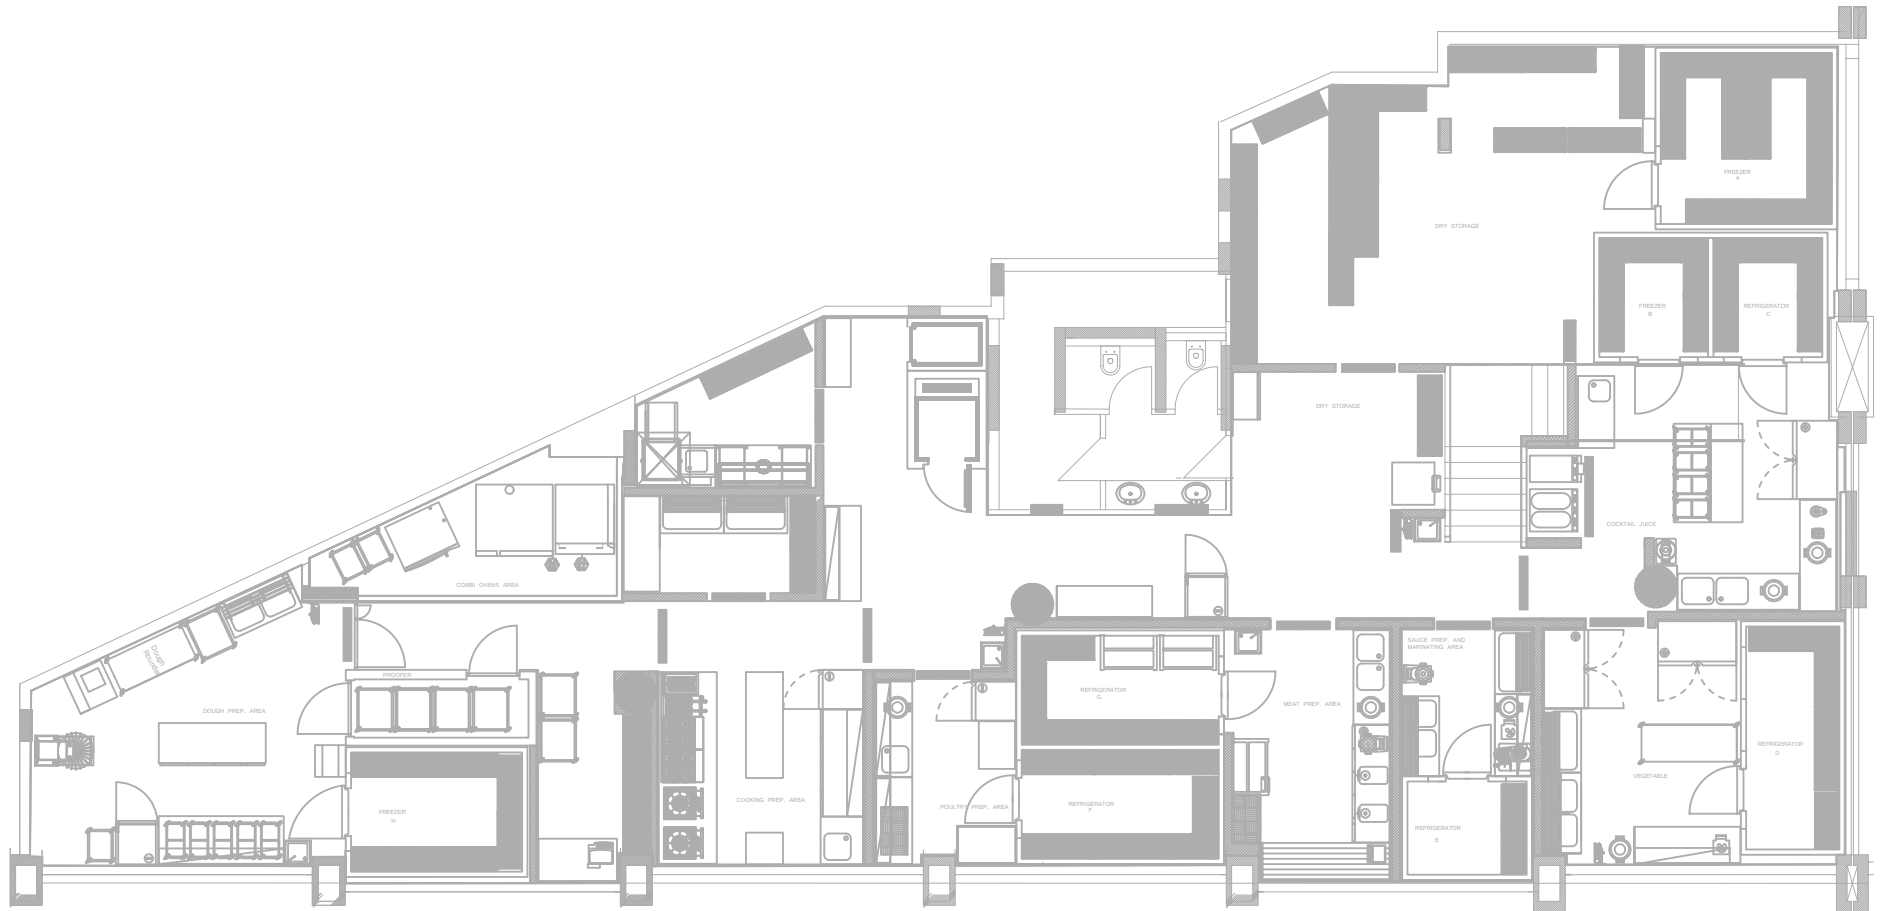

 <p>Ayvazian s.a.r.l.</p>	CLIENT:	DRAWING NO:
	PROJECT:	
	AREA:	Factory: Anjar - Main Road Tel: 08 / 62 25 62
	STUDIED BY: AYVAZIAN s.a.r.l.	Mob: 03 / 44 25 24 Email: info@ayvaziarsart.com
	DRAWN BY: E. KEOUSAYAN	
	CHECKED BY: AYVAZIAN s.a.r.l.	Show room: Anjar - Main Road Tel: 08 / 62 24 62 Mob: 03 / 28 75 29 Webster: www.ayvaziarsart.com
DATE:		